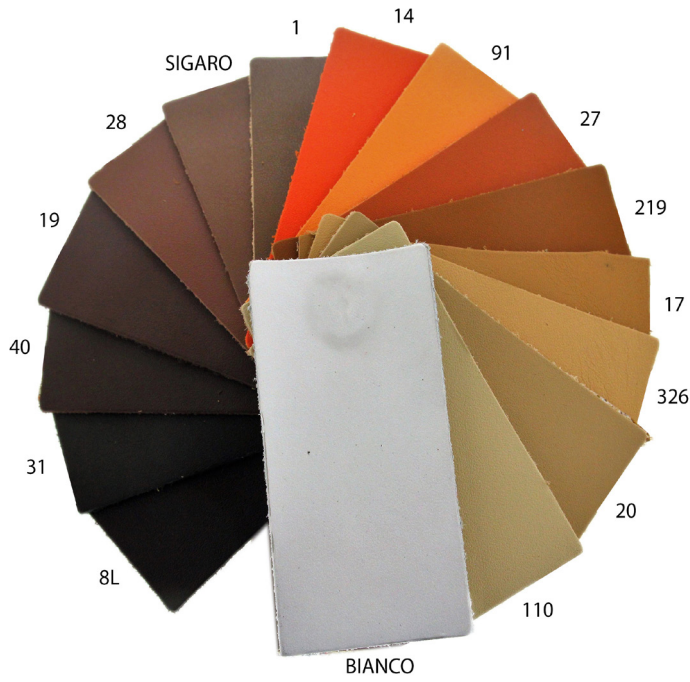

IMPRINTING

s.r.l.

MADE IN ITALY

COLOR CHART GENUINE LEATHER