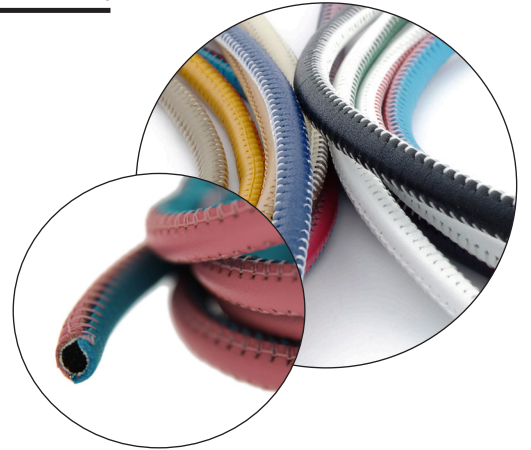

IMPRINTING

s.r.l.

MADE IN ITALY

Dimensioni/Size

Ø4MM - CORDPEL2C4MM

Ø4,5MM - CORDPEL2C4,5

Ø6MM - CORDPEL2C6MM

CORDINO BICOLORE IN VERA PELLE
BICOLORED GENUINE LEATHER CORD

BIANCO-VERDE 30

BIANCO-TURCHESE 95

BIANCO-BLU 29