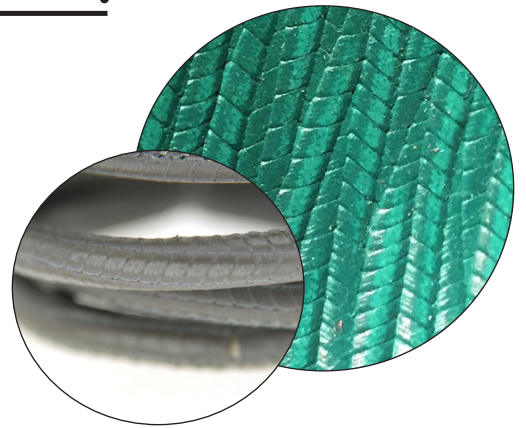

IMPRINTING

s.r.l.

MADE IN ITALY

Dimensioni/Size

Ø4,5MM - CORDSPIGA4,5

Ø6MM - CORDSPIGA06

CORDINO IN VERA PELLE CON STAMPA "SPIGA"
GENUINE LEATHER CORD WITH "SPIGA" EMBOSSED

Cartella colori/Color Chart

NERO

GRIGIO

CAMEL

ROSSO

VIOLA

VERDE

BLU