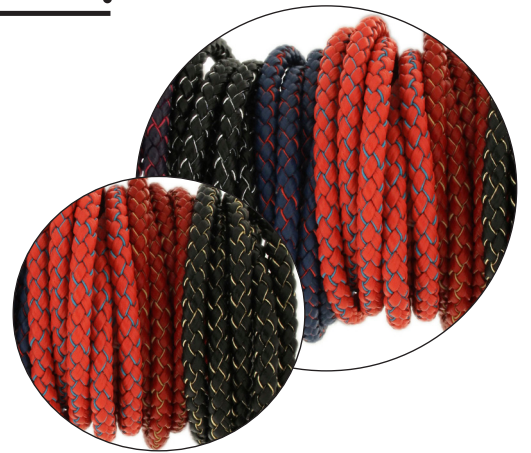

IMPRINTING

s.r.l.

MADE IN ITALY

Dimensioni/Size

Ø5MM - SCUB5BIC6C (6CAPI)

Ø6MM - SCUB6BIC6C (6CAPI)

BORDI LAME'

Ø5MM - SCUB5LAM6C (6CAPI)

Ø6MM - SCUB6LAM6C (6CAPI)

**SCUBIDU' IN VERA PELLE 6 CAPI
CON BORDI COLORATI O LAME'**
*BRAIDED GENUINE LEATHER
WITH COLORED BORDERS OR
LAME'*

Cartella colori/Color Chart

B20/P40

B20/P14

B20/P12

B95/P22

B45/P47